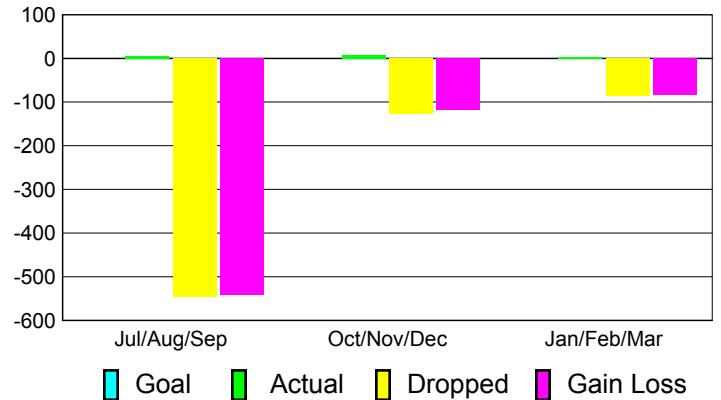

Membership Results 2010-2011

Goal, New, Dropped, Gain/Loss

Comparison of Membership Gain/Loss

Current Year Compared to the Previous Year