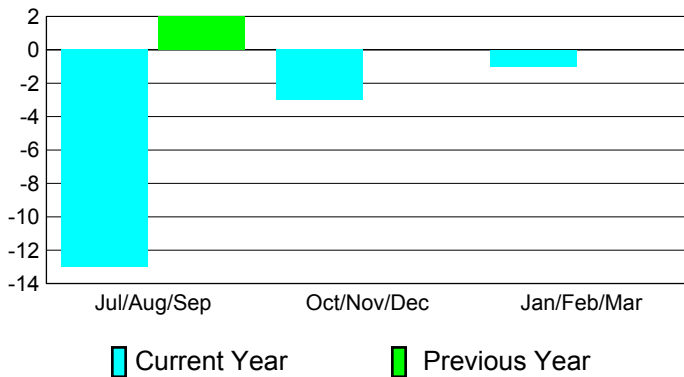

2010-2011 GMT Reports for District (or Undistricted) **District 305 S1**

GMT: VINOD KHANNA

Location: PAKISTAN

GMT CA: 6

CLUBS

Club Results
2010-2011

Clubs
2009-2010

| Month | New Club Goal | Actual New Clubs | Actual Dropped Clubs | Gain/Loss of Clubs | Gain/Loss of Clubs |
|---------------|---------------|------------------|----------------------|--------------------|--------------------|
| Jul/Aug/Sep | 0 | 0 | -13 | -13 | 2 |
| Oct/Nov/Dec | 0 | 0 | -3 | -3 | 0 |
| Jan/Feb/Mar | 0 | 0 | -1 | -1 | 0 |
| Totals | 0 | 0 | -17 | -17 | 2 |

Club Results 2010-2011

Goal, New, Dropped, Gain/Loss

Comparison of Club Gain/Loss

Current Year Compared to the Previous Year

YTD Status Quo Clubs 2010-2011

Status Quo Clubs Compared to Status Quo Members

MEMBERSHIP