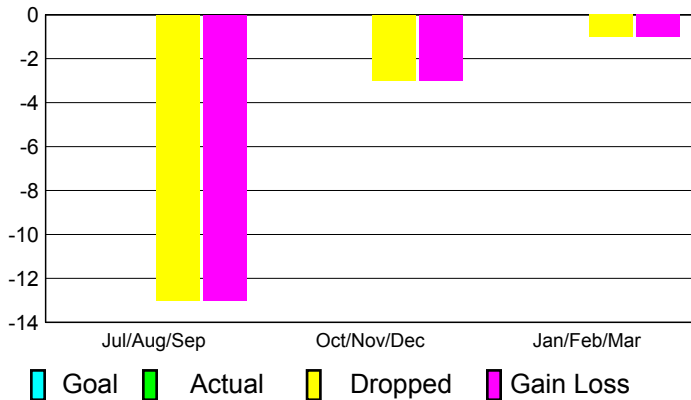

2010-2011 GMT Reports for District (or Undistricted) **District 305 S1**

GMT: VINOD KHANNA

Location: PAKISTAN

GMT CA: 6

CLUBS

Club Results
2010-2011

Clubs
2009-2010

| Month | New Club Goal | Actual New Clubs | Actual Dropped Clubs | Gain/Loss of Clubs | Gain/Loss of Clubs |
|---------------|---------------|------------------|----------------------|--------------------|--------------------|
| Jul/Aug/Sep | 0 | 0 | -13 | -13 | 2 |
| Oct/Nov/Dec | 0 | 0 | -3 | -3 | 0 |
| Jan/Feb/Mar | 0 | 0 | -1 | -1 | 0 |
| Totals | 0 | 0 | -17 | -17 | 2 |

Club Results 2010-2011

Goal, New, Dropped, Gain/Loss

Comparison of Club Gain/Loss

Current Year Compared to the Previous Year

YTD Status Quo Clubs 2010-2011

Status Quo Clubs Compared to Status Quo Members

MEMBERSHIP