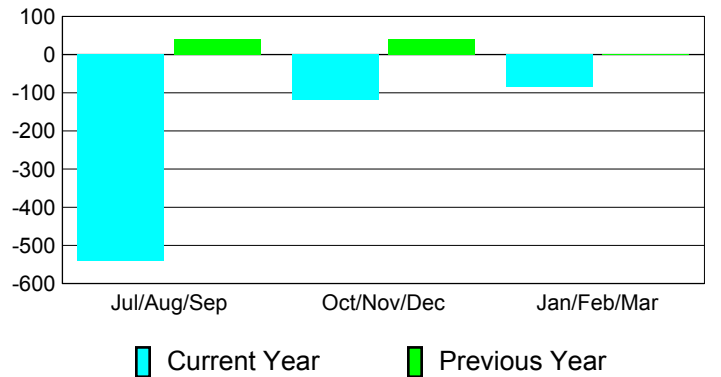

Membership Results
2010-2011

Membership
2009-2010

| Month | Net Memb Goal | Actual New Memb | Actual Dropped Memb | Gain/Loss of Memb | Gain/Loss of Memb |
|---------------|---------------|-----------------|---------------------|-------------------|-------------------|
| Jul/Aug/Sep | 0 | 5 | -546 | -541 | 40 |
| Oct/Nov/Dec | 0 | 8 | -126 | -118 | 41 |
| Jan/Feb/Mar | 0 | 3 | -87 | -84 | -2 |
| Totals | 0 | 16 | -759 | -743 | 79 |

Membership Results 2010-2011

Goal, New, Dropped, Gain/Loss

Comparison of Membership Gain/Loss

Current Year Compared to the Previous Year

Gender Comparison 2010-2011

Jul/Aug/Sep

Oct/Nov/Dec

Jan/Feb/Mar